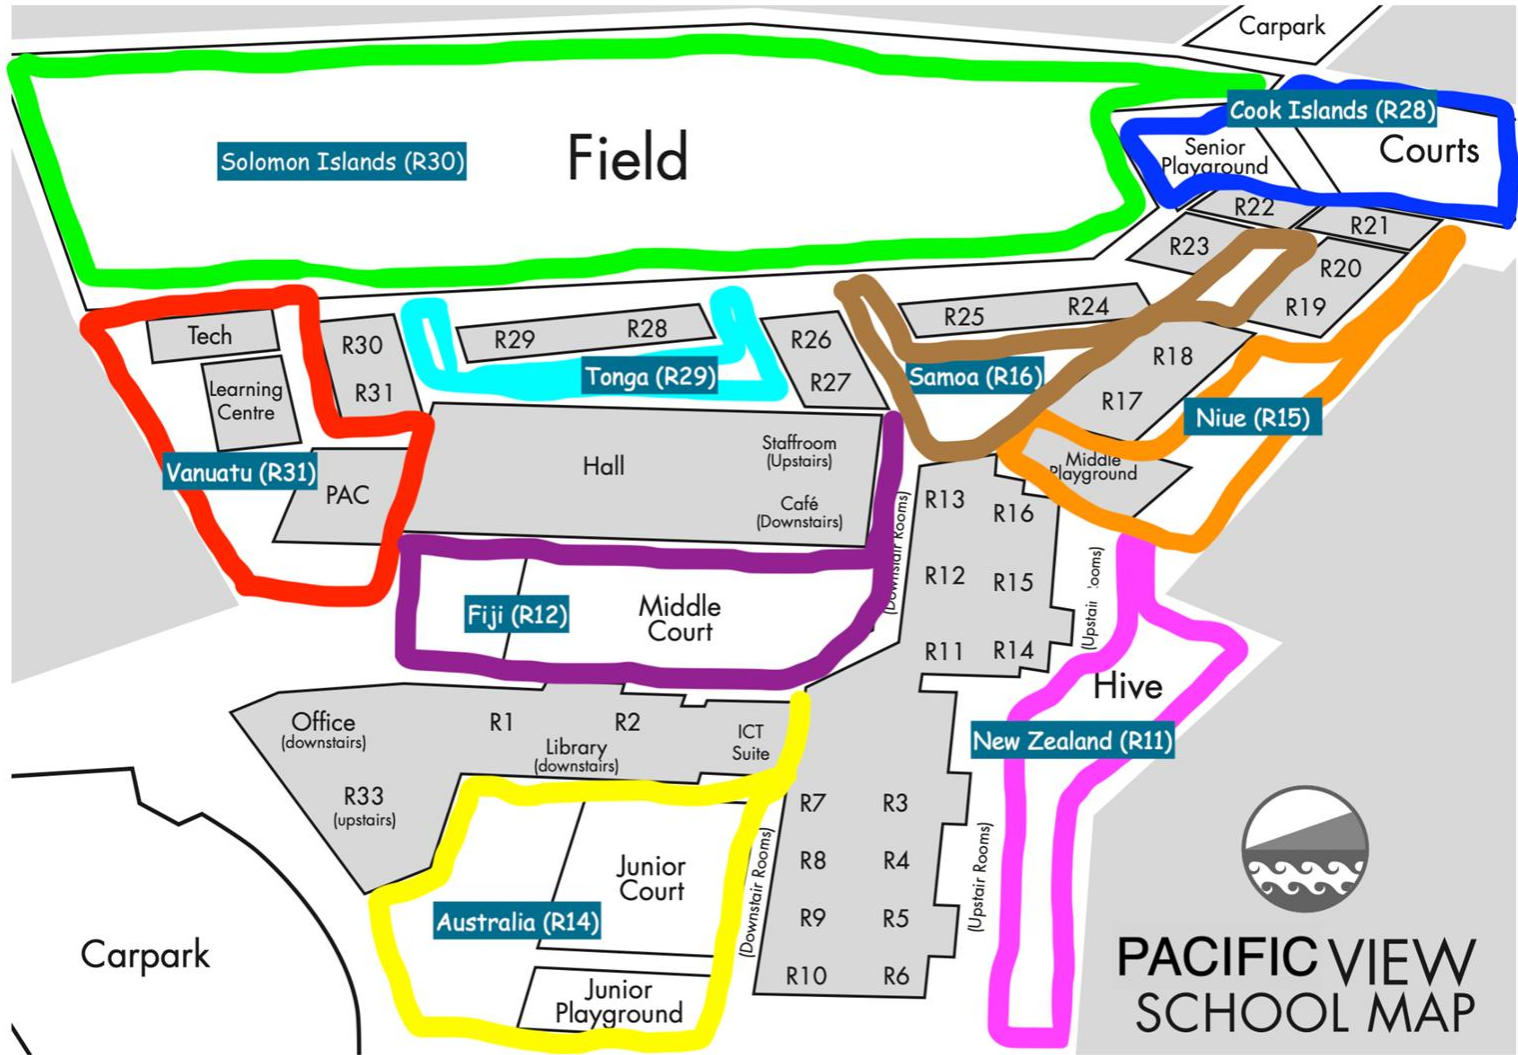

# Where does the rubbish in Point View School come from?

**PACIFIC VIEW  
SCHOOL MAP**

Room 12

Fiji

# Room 14

Rubbish Collected in the Junior Area

A  
U  
S  
T  
R  
A  
L  
I  
A

# Room 15

Rubbish collection in the middle school playground

Rubbish collection in the middle school playground area

# Room 16/ Samoa Senior School Eating Area

Rubbish picked up in Week 8