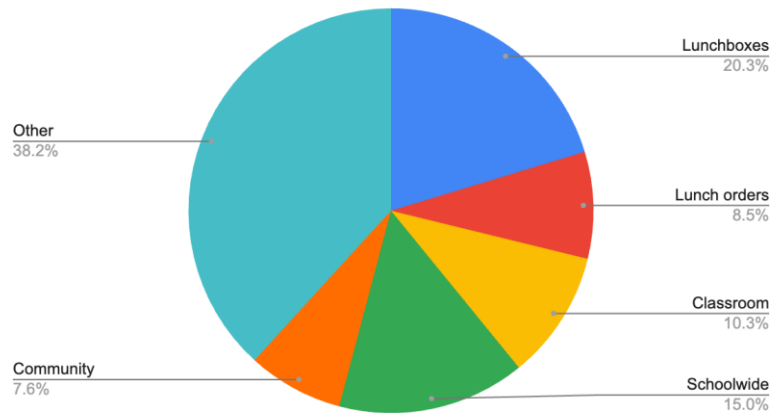

Room 15

Rubbish collection in the middle school playground