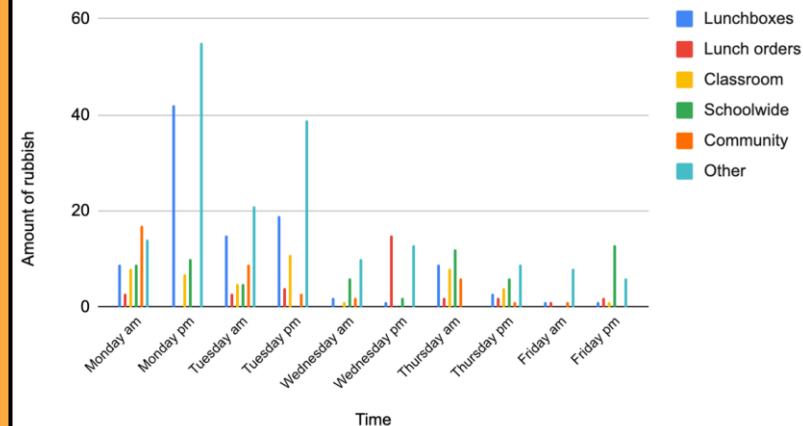

Rubbish collection in the middle school playground area