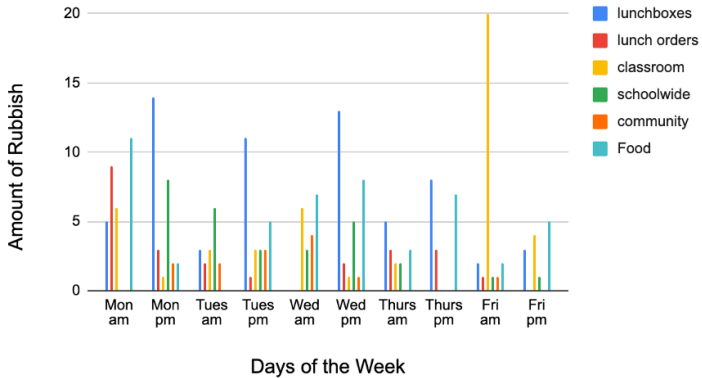

# Room 16/ Samoa Senior School Eating Area

Rubbish picked up in Week 8