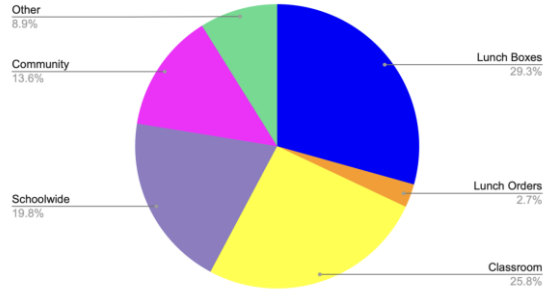

Rubbish Collected in the Junior Area